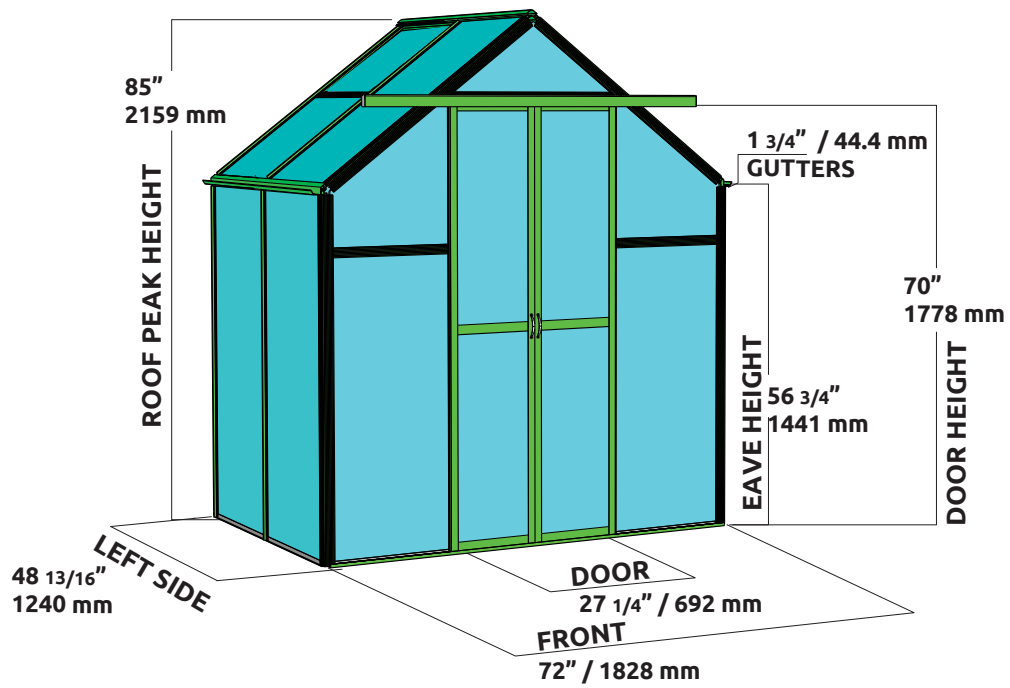

**2016  
GRANDIO GREENHOUSE DIMENSIONS  
FOR 6x4 GRANDIO ELEMENT WITH  
FLAT MOUNT BASE DIMENSIONS**

- INTERIOR DOOR DIMENSIONS: 27 1/4" WIDE X 69" HEIGHT
- INCLUDES FLAT MOUNT BASE KIT
- 1 ROOF VENT
- RAIN GUTTERS

**2016  
GRANDIO GREENHOUSE DIMENSIONS  
FOR 6x8 GRANDIO ELEMENT WITH  
FLAT MOUNT BASE DIMENSIONS**

- INTERIOR DOOR DIMENSIONS: 27 1/4" WIDE X 69" HEIGHT
- INCLUDES FLAT MOUNT BASE KIT
- 2 ROOF VENT
- RAIN GUTTERS

2016  
GRANDIO GREENHOUSE DIMENSIONS  
FOR 6x4 GRANDIO ELEMENT WITH  
GROUND INSTALLATION BASE KIT DIMENSIONS

- INTERIOR DOOR DIMENSIONS: 27 1/4" WIDE X 69" HEIGHT
- INCLUDES FLAT MOUNT BASE KIT
- 1 ROOF VENT
- RAIN GUTTERS

**2016  
GRANDIO GREENHOUSE DIMENSIONS  
FOR 6x8 GRANDIO ELEMENT WITH  
GROUND INSTALLATION BASE KIT DIMENSIONS**

- INTERIOR DOOR DIMENSIONS: 27 1/4" WIDE X 69" HEIGHT
- INCLUDES FLAT MOUNT BASE KIT
- 2 ROOF VENT
- RAIN GUTTERS