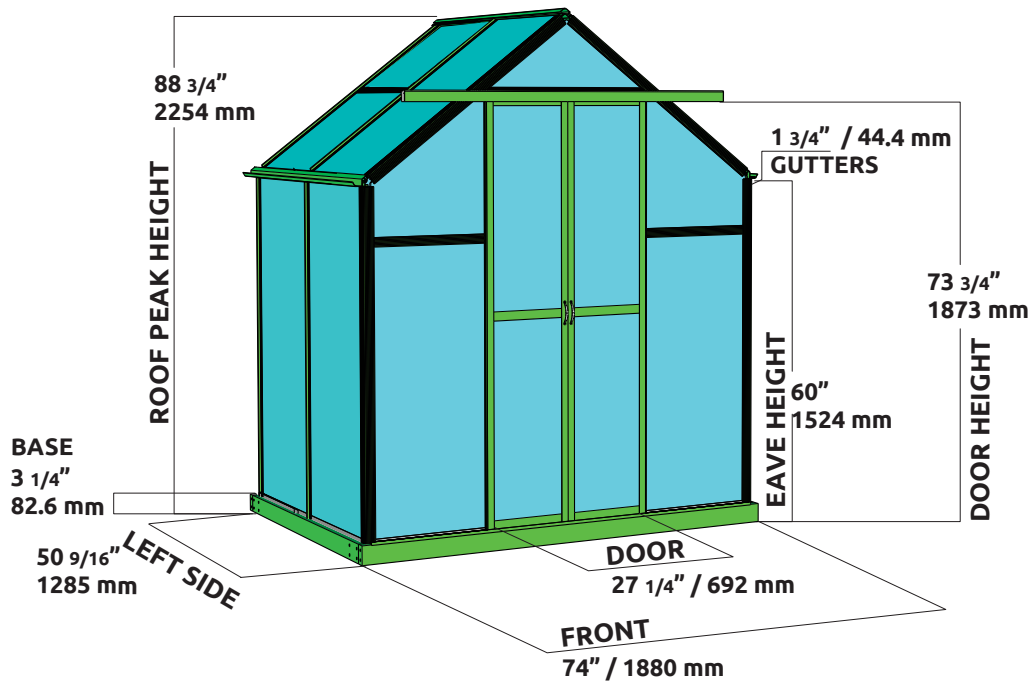

**2016  
GRANDIO GREENHOUSE DIMENSIONS  
FOR 6x4 GRANDIO ELEMENT WITH  
FLAT MOUNT BASE DIMENSIONS**

- INTERIOR DOOR DIMENSIONS: 27 1/4" WIDE X 69" HEIGHT
- INCLUDES FLAT MOUNT BASE KIT
- 1 ROOF VENT
- RAIN GUTTERS

**2016  
GRANDIO GREENHOUSE DIMENSIONS  
FOR 6x8 GRANDIO ELEMENT WITH  
FLAT MOUNT BASE DIMENSIONS**

- INTERIOR DOOR DIMENSIONS: 27 1/4" WIDE X 69" HEIGHT
- INCLUDES FLAT MOUNT BASE KIT
- 2 ROOF VENT
- RAIN GUTTERS

2016  
GRANDIO GREENHOUSE DIMENSIONS  
FOR 6x4 GRANDIO ELEMENT WITH  
GROUND INSTALLATION BASE KIT DIMENSIONS

- INTERIOR DOOR DIMENSIONS: 27 1/4" WIDE X 69" HEIGHT
- INCLUDES FLAT MOUNT BASE KIT
- 1 ROOF VENT
- RAIN GUTTERS

**2016  
GRANDIO GREENHOUSE DIMENSIONS  
FOR 6x8 GRANDIO ELEMENT WITH  
GROUND INSTALLATION BASE KIT DIMENSIONS**

- INTERIOR DOOR DIMENSIONS: 27 1/4" WIDE X 69" HEIGHT
- INCLUDES FLAT MOUNT BASE KIT
- 2 ROOF VENT
- RAIN GUTTERS