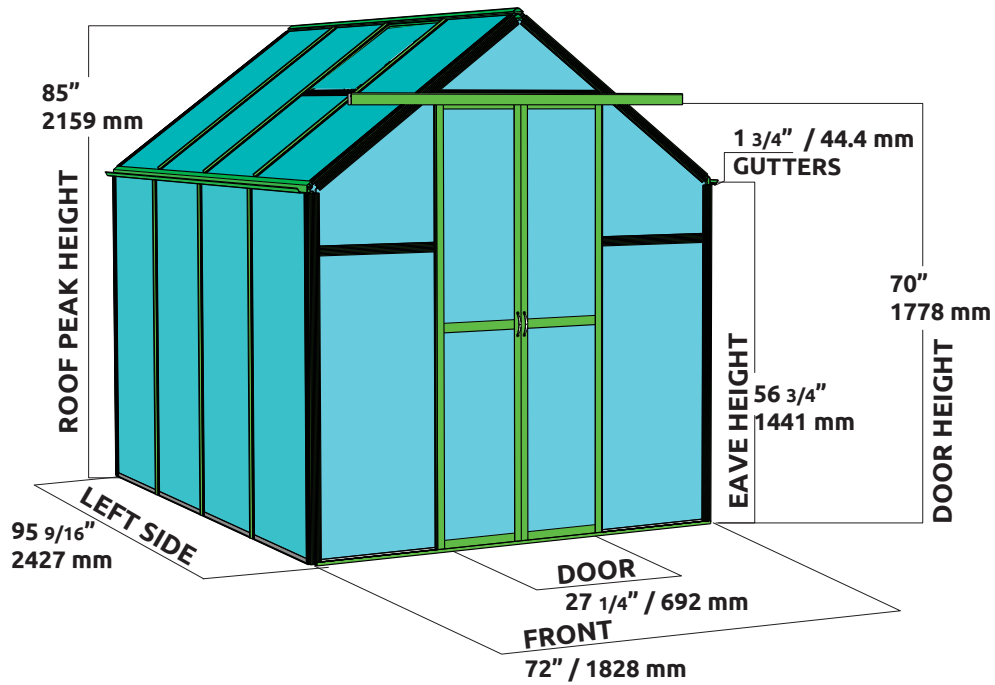

**2016  
GRANDIO GREENHOUSE DIMENSIONS  
FOR 6x4 GRANDIO ELEMENT WITH  
FLAT MOUNT BASE DIMENSIONS**

- INTERIOR DOOR DIMENSIONS: 27 1/4" WIDE X 69" HEIGHT
- INCLUDES FLAT MOUNT BASE KIT
- 1 ROOF VENT
- RAIN GUTTERS

**2016  
GRANDIO GREENHOUSE DIMENSIONS  
FOR 6x8 GRANDIO ELEMENT WITH  
FLAT MOUNT BASE DIMENSIONS**

- INTERIOR DOOR DIMENSIONS: 27 1/4" WIDE X 69" HEIGHT
- INCLUDES FLAT MOUNT BASE KIT
- 2 ROOF VENT
- RAIN GUTTERS

2016  
GRANDIO GREENHOUSE DIMENSIONS  
FOR 6x4 GRANDIO ELEMENT WITH  
GROUND INSTALLATION BASE KIT DIMENSIONS

- INTERIOR DOOR DIMENSIONS: 27 1/4" WIDE X 69" HEIGHT
- INCLUDES FLAT MOUNT BASE KIT
- 1 ROOF VENT
- RAIN GUTTERS

**2016  
GRANDIO GREENHOUSE DIMENSIONS  
FOR 6x8 GRANDIO ELEMENT WITH  
GROUND INSTALLATION BASE KIT DIMENSIONS**

- INTERIOR DOOR DIMENSIONS: 27 1/4" WIDE X 69" HEIGHT
- INCLUDES FLAT MOUNT BASE KIT
- 2 ROOF VENT
- RAIN GUTTERS