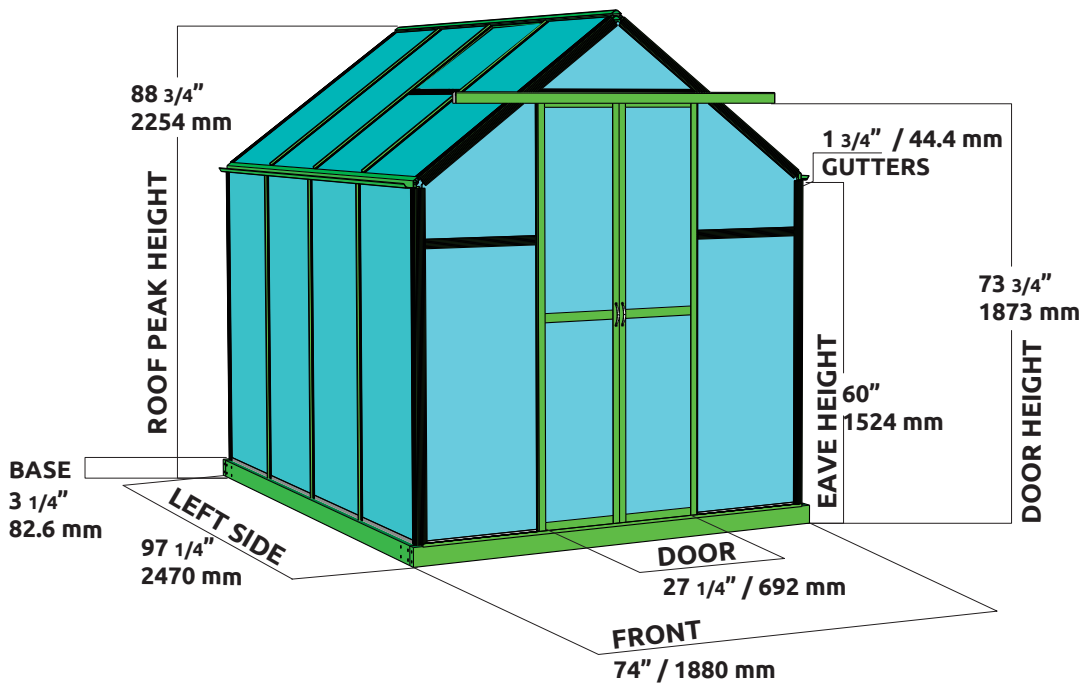

**2016  
GRANDIO GREENHOUSE DIMENSIONS  
FOR 6x4 GRANDIO ELEMENT WITH  
FLAT MOUNT BASE DIMENSIONS**

- INTERIOR DOOR DIMENSIONS: 27 1/4" WIDE X 69" HEIGHT
- INCLUDES FLAT MOUNT BASE KIT
- 1 ROOF VENT
- RAIN GUTTERS

**2016  
GRANDIO GREENHOUSE DIMENSIONS  
FOR 6x8 GRANDIO ELEMENT WITH  
FLAT MOUNT BASE DIMENSIONS**

- INTERIOR DOOR DIMENSIONS: 27 1/4" WIDE X 69" HEIGHT
- INCLUDES FLAT MOUNT BASE KIT
- 2 ROOF VENT
- RAIN GUTTERS

2016  
GRANDIO GREENHOUSE DIMENSIONS  
FOR 6x4 GRANDIO ELEMENT WITH  
GROUND INSTALLATION BASE KIT DIMENSIONS

- INTERIOR DOOR DIMENSIONS: 27 1/4" WIDE X 69" HEIGHT
- INCLUDES FLAT MOUNT BASE KIT
- 1 ROOF VENT
- RAIN GUTTERS

**2016  
GRANDIO GREENHOUSE DIMENSIONS  
FOR 6x8 GRANDIO ELEMENT WITH  
GROUND INSTALLATION BASE KIT DIMENSIONS**

- INTERIOR DOOR DIMENSIONS: 27 1/4" WIDE X 69" HEIGHT
- INCLUDES FLAT MOUNT BASE KIT
- 2 ROOF VENT
- RAIN GUTTERS